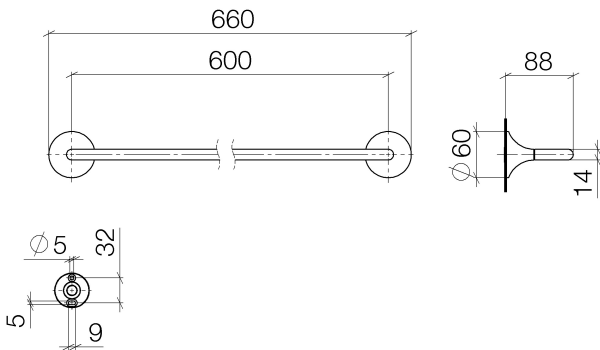

Bathtub - VAIA

Towel bar - polished chrome

Article number: 83 060 809-00

- Center to center 23-5/8"
- Width 26"
- Height 2-3/8"
- Flange diameter 2-3/8"
- 3-1/2" Projection

polished chrome

Dimensional drawing

All dimensions in mm / inch = mm x 0,0394

Bathtub - VAIA

Towel bar - polished chrome

Article number: 83 060 809-00

Bathtub - VAIA
Towel bar - polished chrome
Article number: 83 060 809-00

Other surface finishes