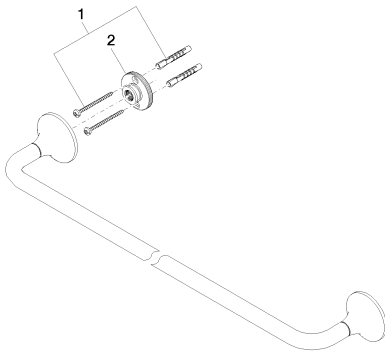

Bathtub - VAIA

Towel bar - polished chrome

Article number: 83 060 809-00

- Center to center 23-5/8"
- Width 26"
- Height 2-3/8"
- Flange diameter 2-3/8"
- 3-1/2" Projection

polished chrome

Dimensional drawing

All dimensions in mm / inch = mm x 0,0394

Bathtub - VAIA

Towel bar - polished chrome

Article number: 83 060 809-00

Bathtub - VAIA
Towel bar - polished chrome
Article number: 83 060 809-00

Other surface finishes

platinum matte
83 060 809-06

Dark Brass matte
83 060 809-16

Dark Bronze matte
83 060 809-17

Dark Platinum matte
83 060 809-99

More custom finish options are available via special production (xTra Service). Please see our finish matrix for availability and pricing or contact a Dornbracht representative.

Spare parts list

Number	Item Number	Designation	Number of units
--------	-------------	-------------	-----------------